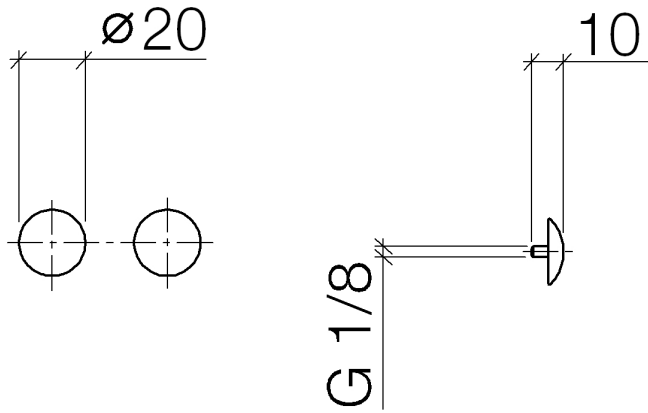

Decorative caps for Perfecto - Chrome

IMO

12 801 970

• 1 pair

Including retaining screws available under order no.
12 800 970-FF

Fits: IMO, LULU, MADISON, MEM, TARA,
CL.1, LISSÉ, VAIA, META, CYO

	Chrome	12 801 970-00
	Brushed Platinum	12 801 970-06
	Platinum	12 801 970-08
	Durabrand (23kt Gold)	12 801 970-09
	Dark Chrome	12 801 970-19
	Light Gold	12 801 970-26
	Brushed Light Gold	12 801 970-27
	Brushed Durabrand (23kt Gold)	12 801 970-28
	Matte Black	12 801 970-33
	Brushed Bronze	12 801 970-42
	Brushed Champagne (22kt Gold)	12 801 970-46
	Champagne (22kt Gold)	12 801 970-47
	Brushed Chrome	12 801 970-93
	Brushed Dark Platinum	12 801 970-99

12 801 970

12 801 970

Parts for other
finishes can be found
here: Brushed
Platinum

Spare parts list

No.	Item Number	Name	Quantity used	Delivery time
1	09 30 30 060-00	screw	2	10